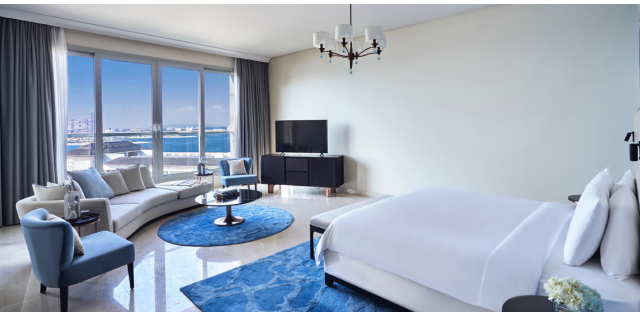

4 BEDROOM PENTHOUSE SUITE